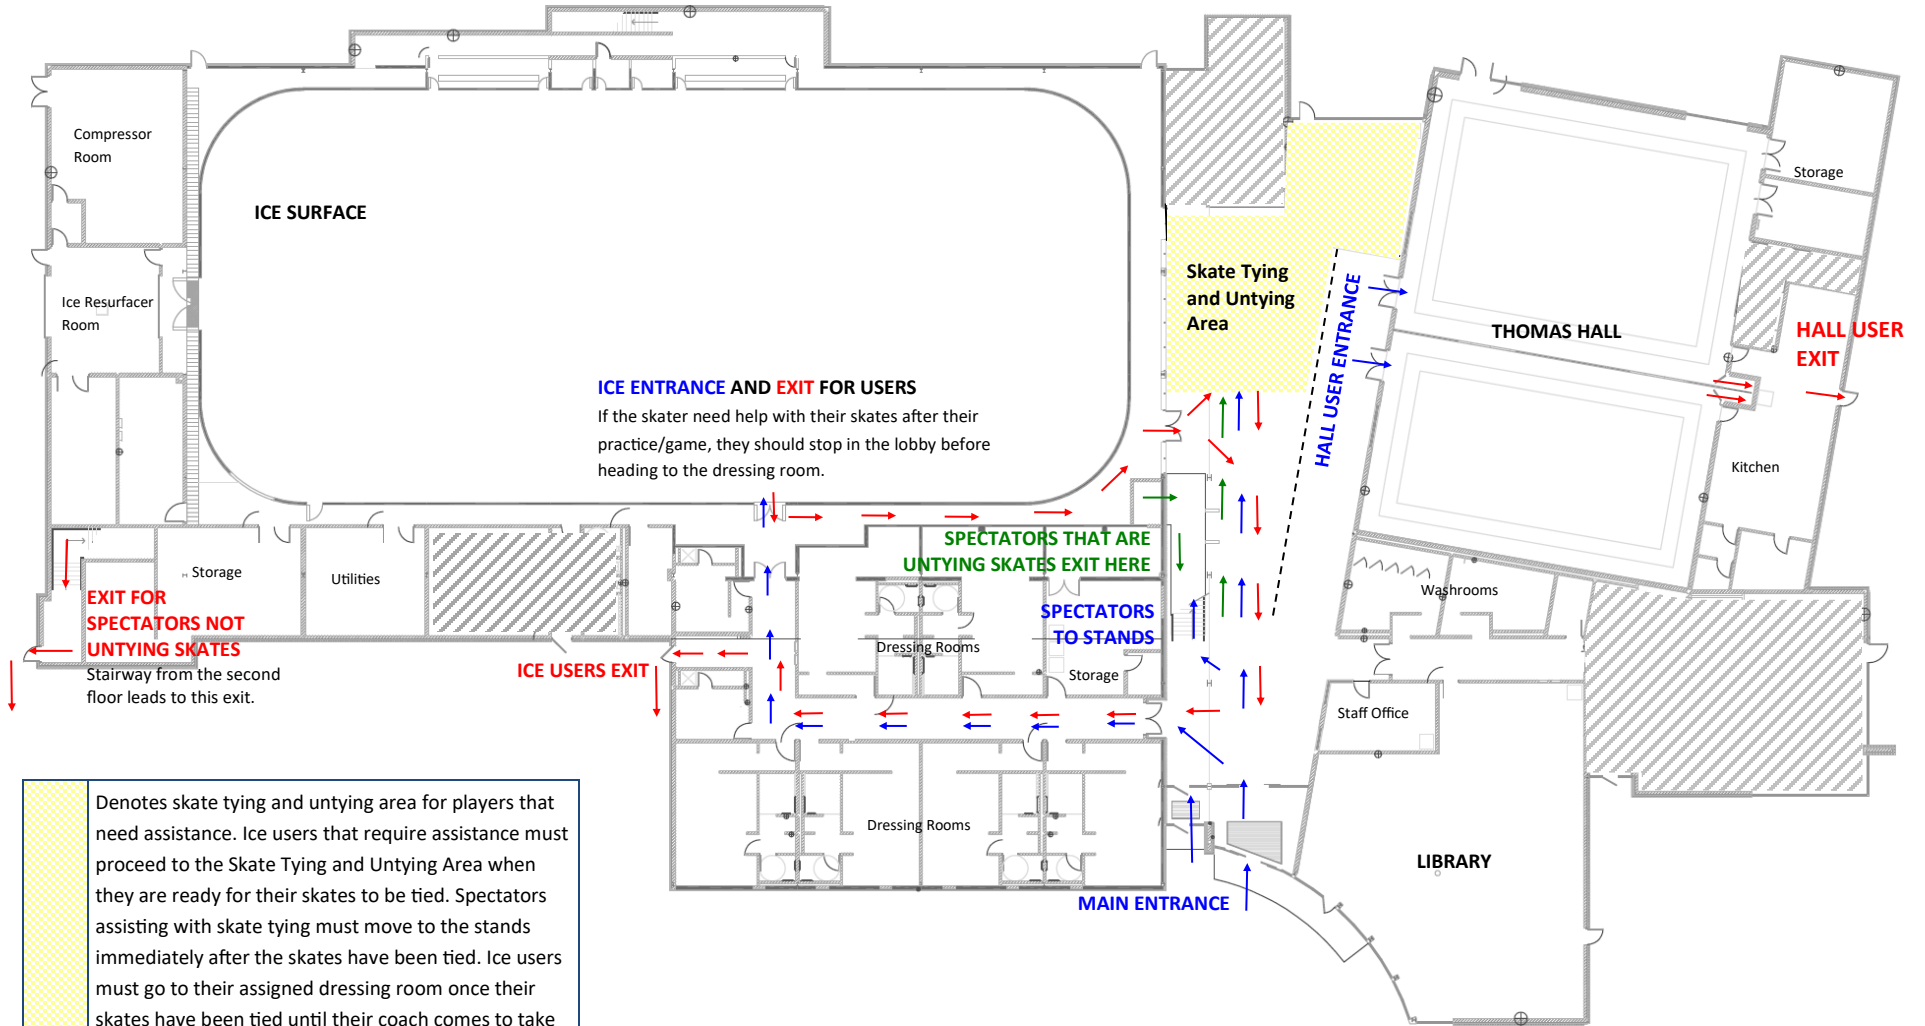

LEGACY RECREATION CENTRE - COVID-19 MAP

	Denotes skate tying and untying area for players that need assistance. Ice users that require assistance must proceed to the Skate Tying and Untying Area when they are ready for their skates to be tied. Spectators assisting with skate tying must move to the stands immediately after the skates have been tied. Ice users must go to their assigned dressing room once their skates have been tied until their coach comes to take them to the ice. After the practice, skaters that need help untying their skates will proceed to the lobby. Spectators helping skaters may proceed to the lobby to untie skates only and then must leave the facility through the Ice Users Exit.
	Areas normally opened to public that are closed