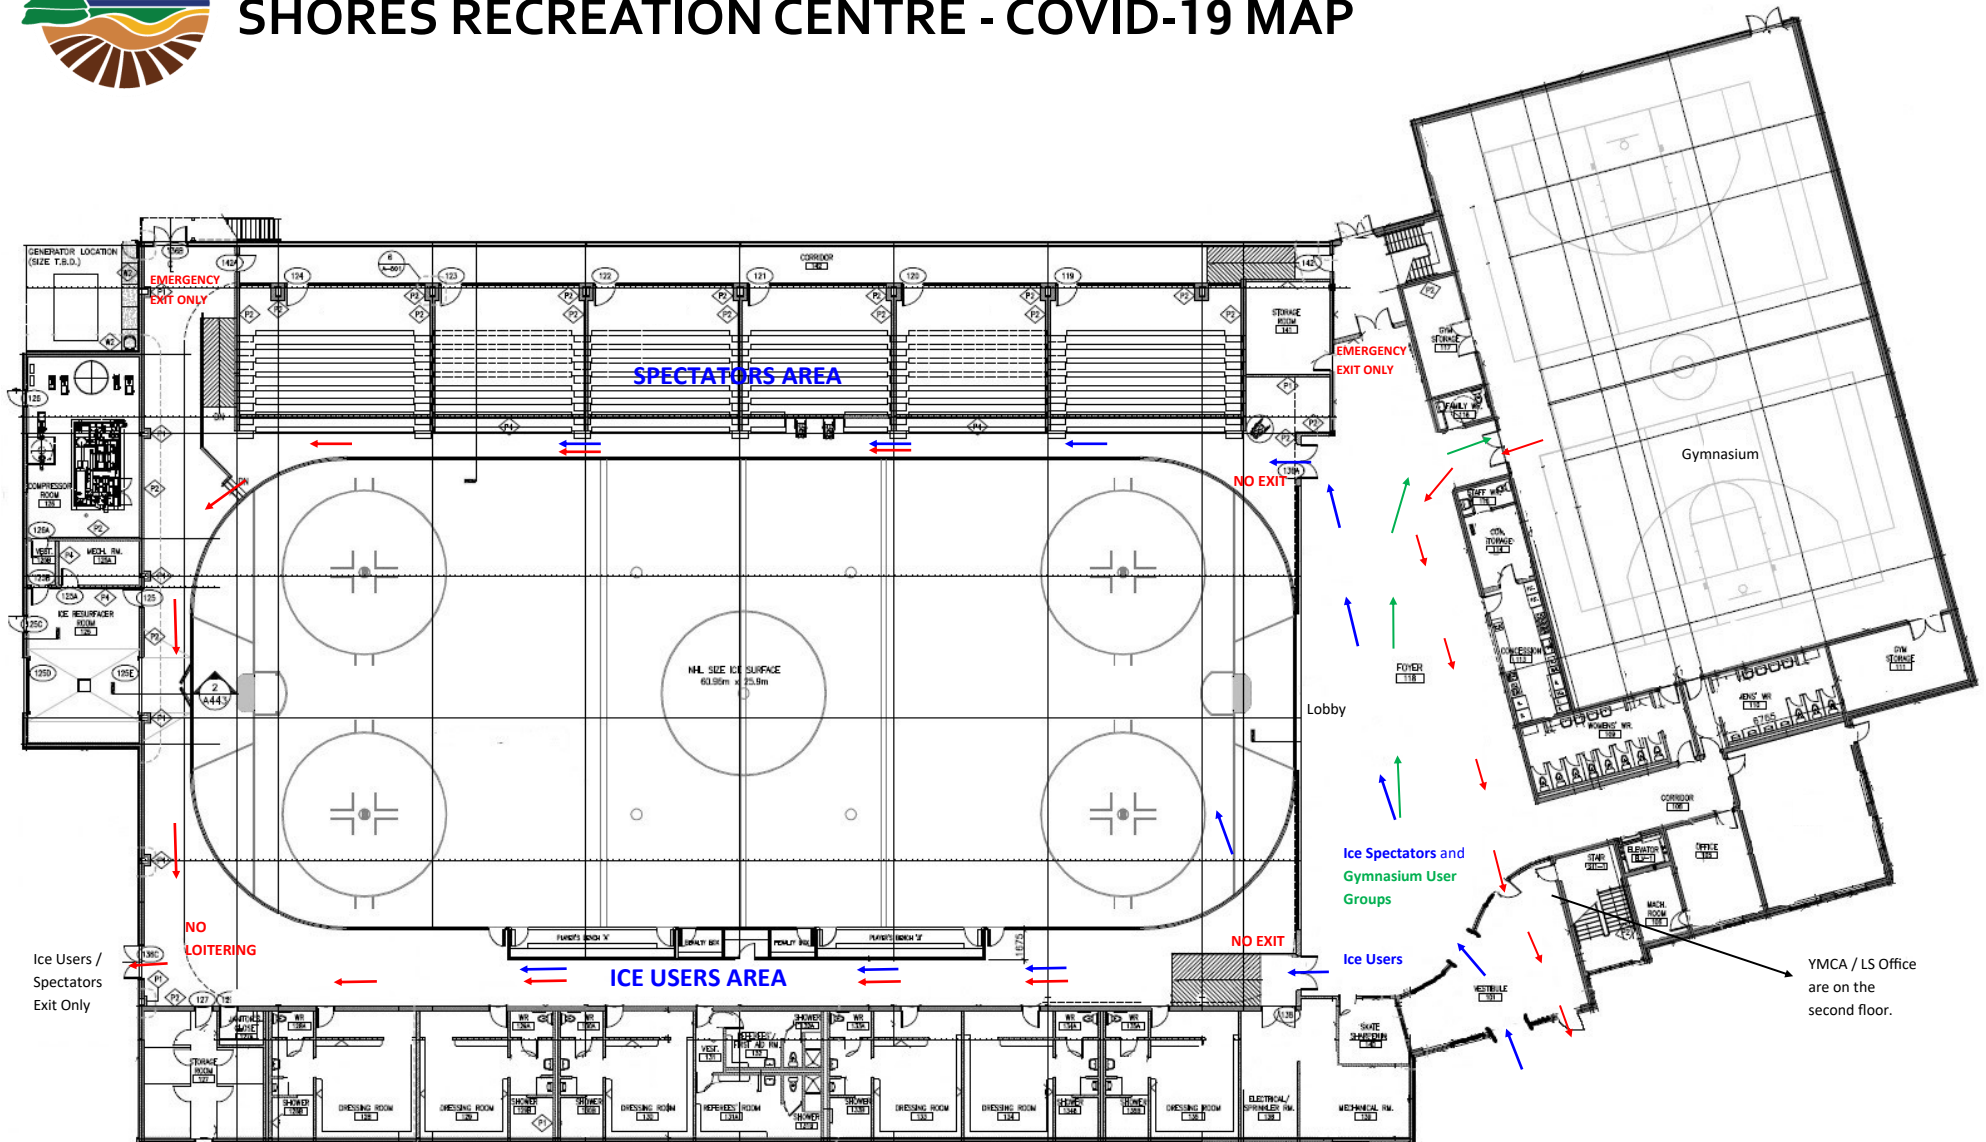

SHORES RECREATION CENTRE - COVID-19 MAP

Benches have been provided outside of the dressing rooms for skate tying and untying. Parents may enter the Ice User area to tie and untie skates and then must move to the Spectators' Area or outside.