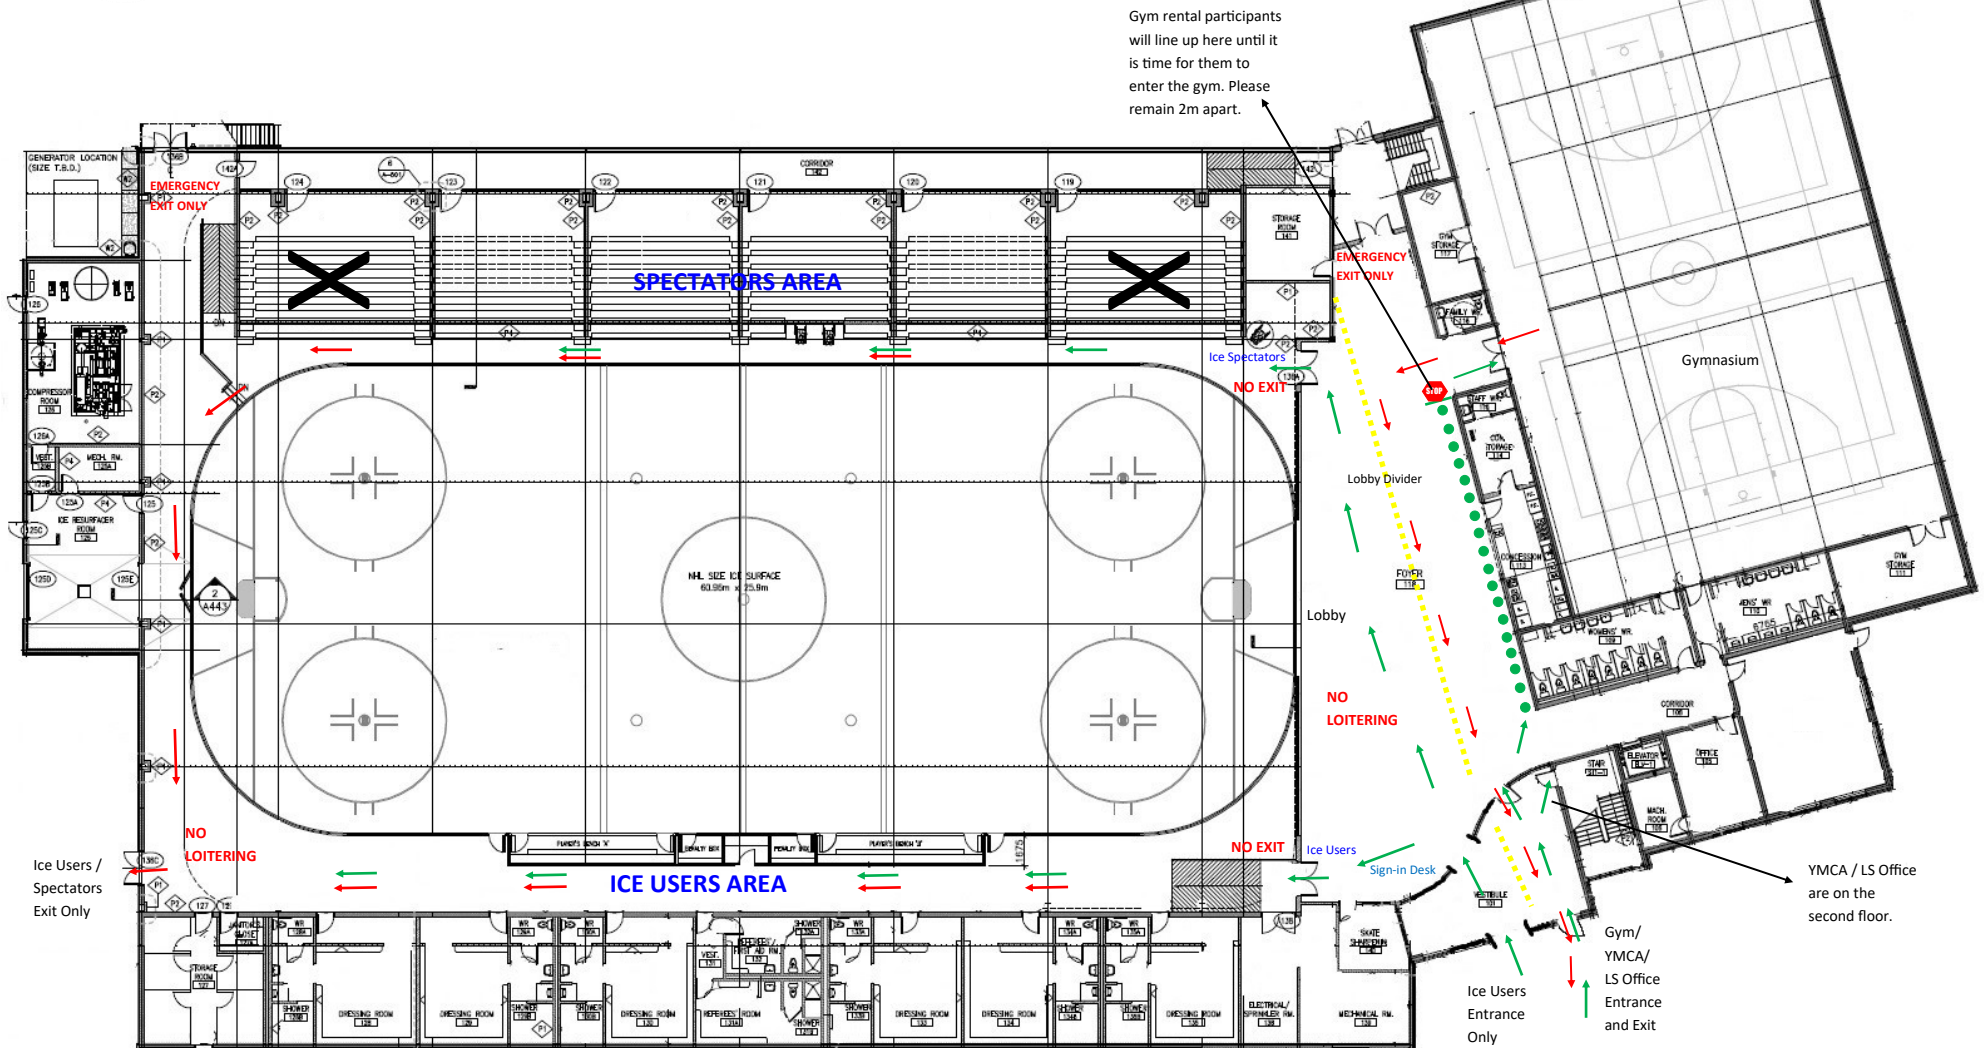

# SHORES RECREATION CENTRE - COVID-19 MAP

Benches have been provided outside of the dressing rooms for skate tying and untying. Parents may enter the Ice User area to tie and untye skates and then must move to the Spectators' Area or outside.