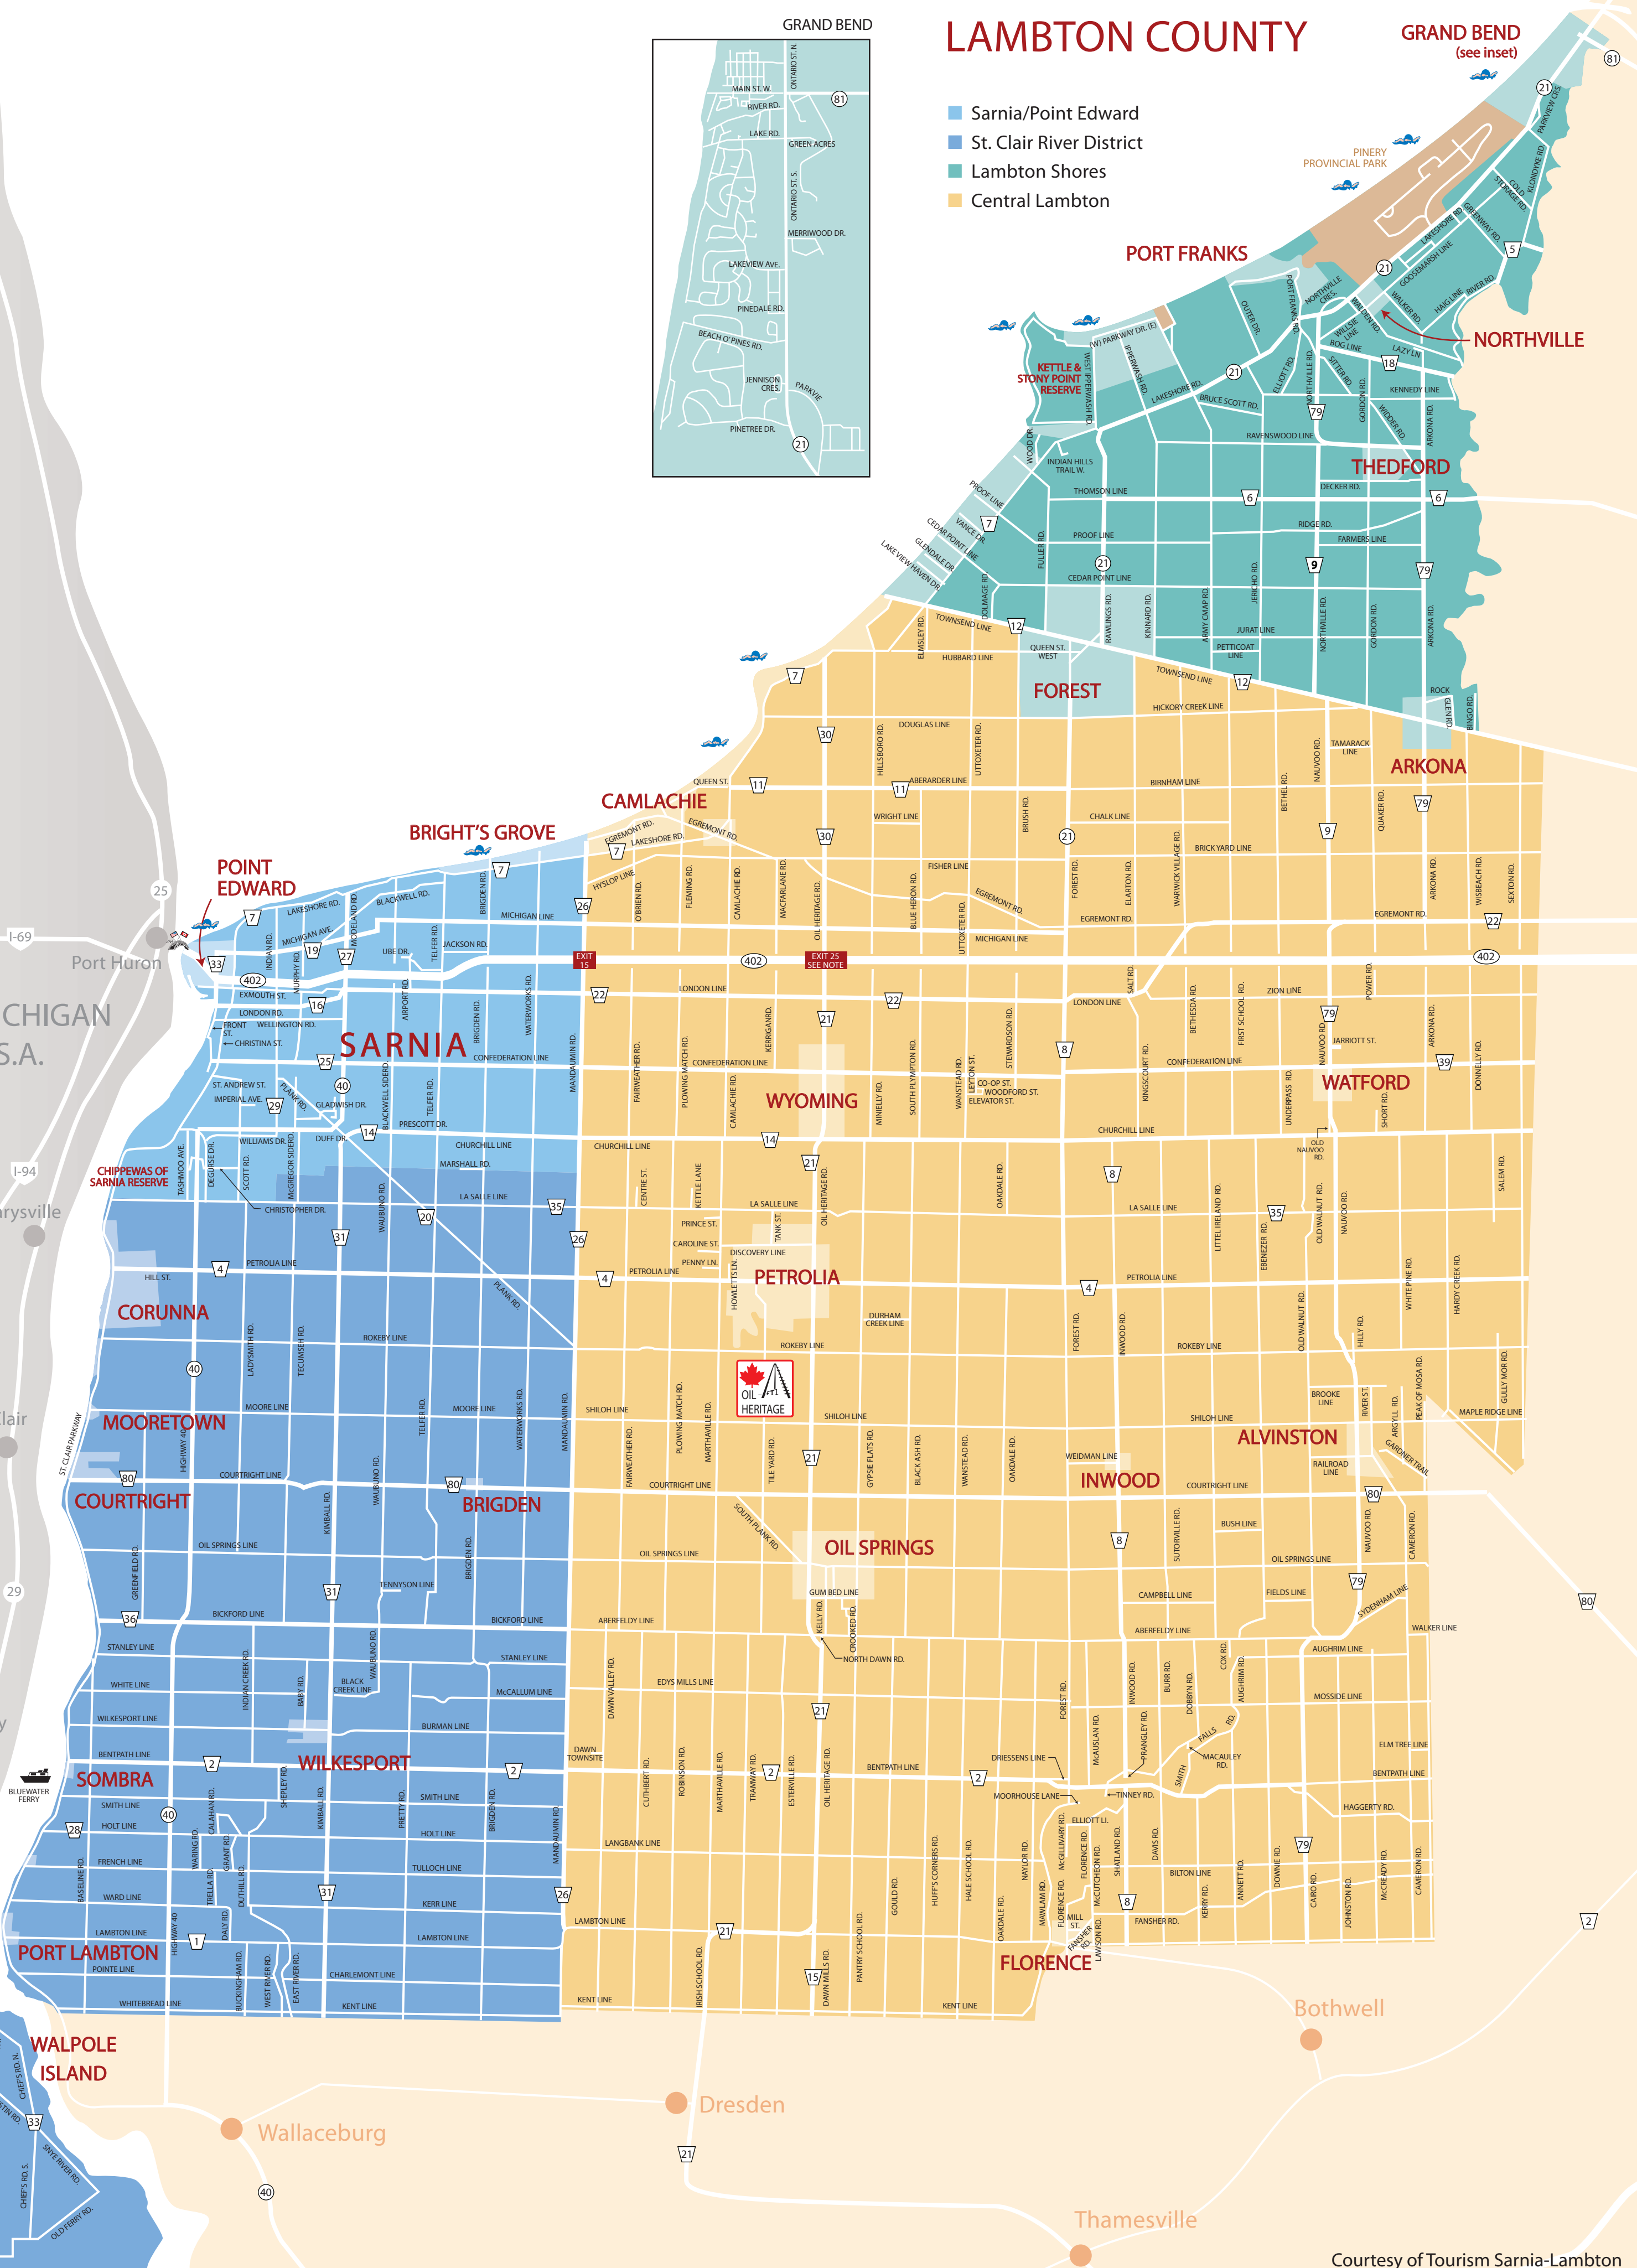

LAMBTON COUNTY

- Sarnia/Point Edward
- St. Clair River District
- Lambton Shores
- Central Lambton

GRAND BEND (see inset)

MICHIGAN U.S.A.

Marysville

St. Clair

Marine City

Algonac

WALPOLE ISLAND

Wallaceburg

Dresden

Thamesville

Bothwell