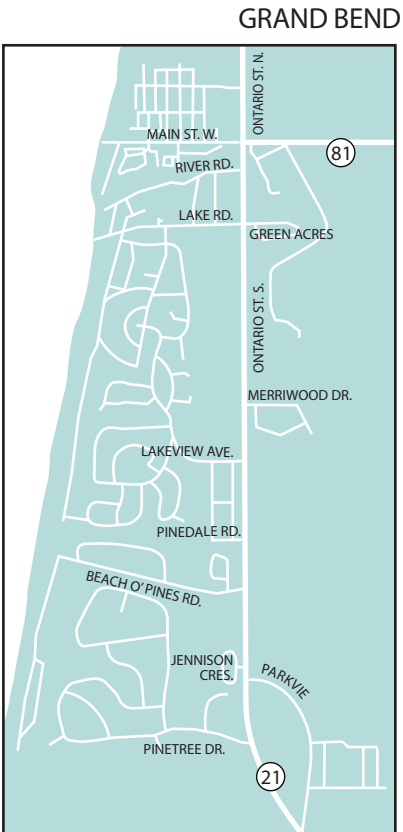

LAMBTON COUNTY

- Sarnia/Point Edward
- St. Clair River District
- Lambton Shores
- Central Lambton

GRAND BEND (see inset)

MICHIGAN U.S.A.

Marysville

St. Clair

Marine City

Algonac

WALPOLE ISLAND

Wallaceburg

Dresden

Thamesville

Bothwell