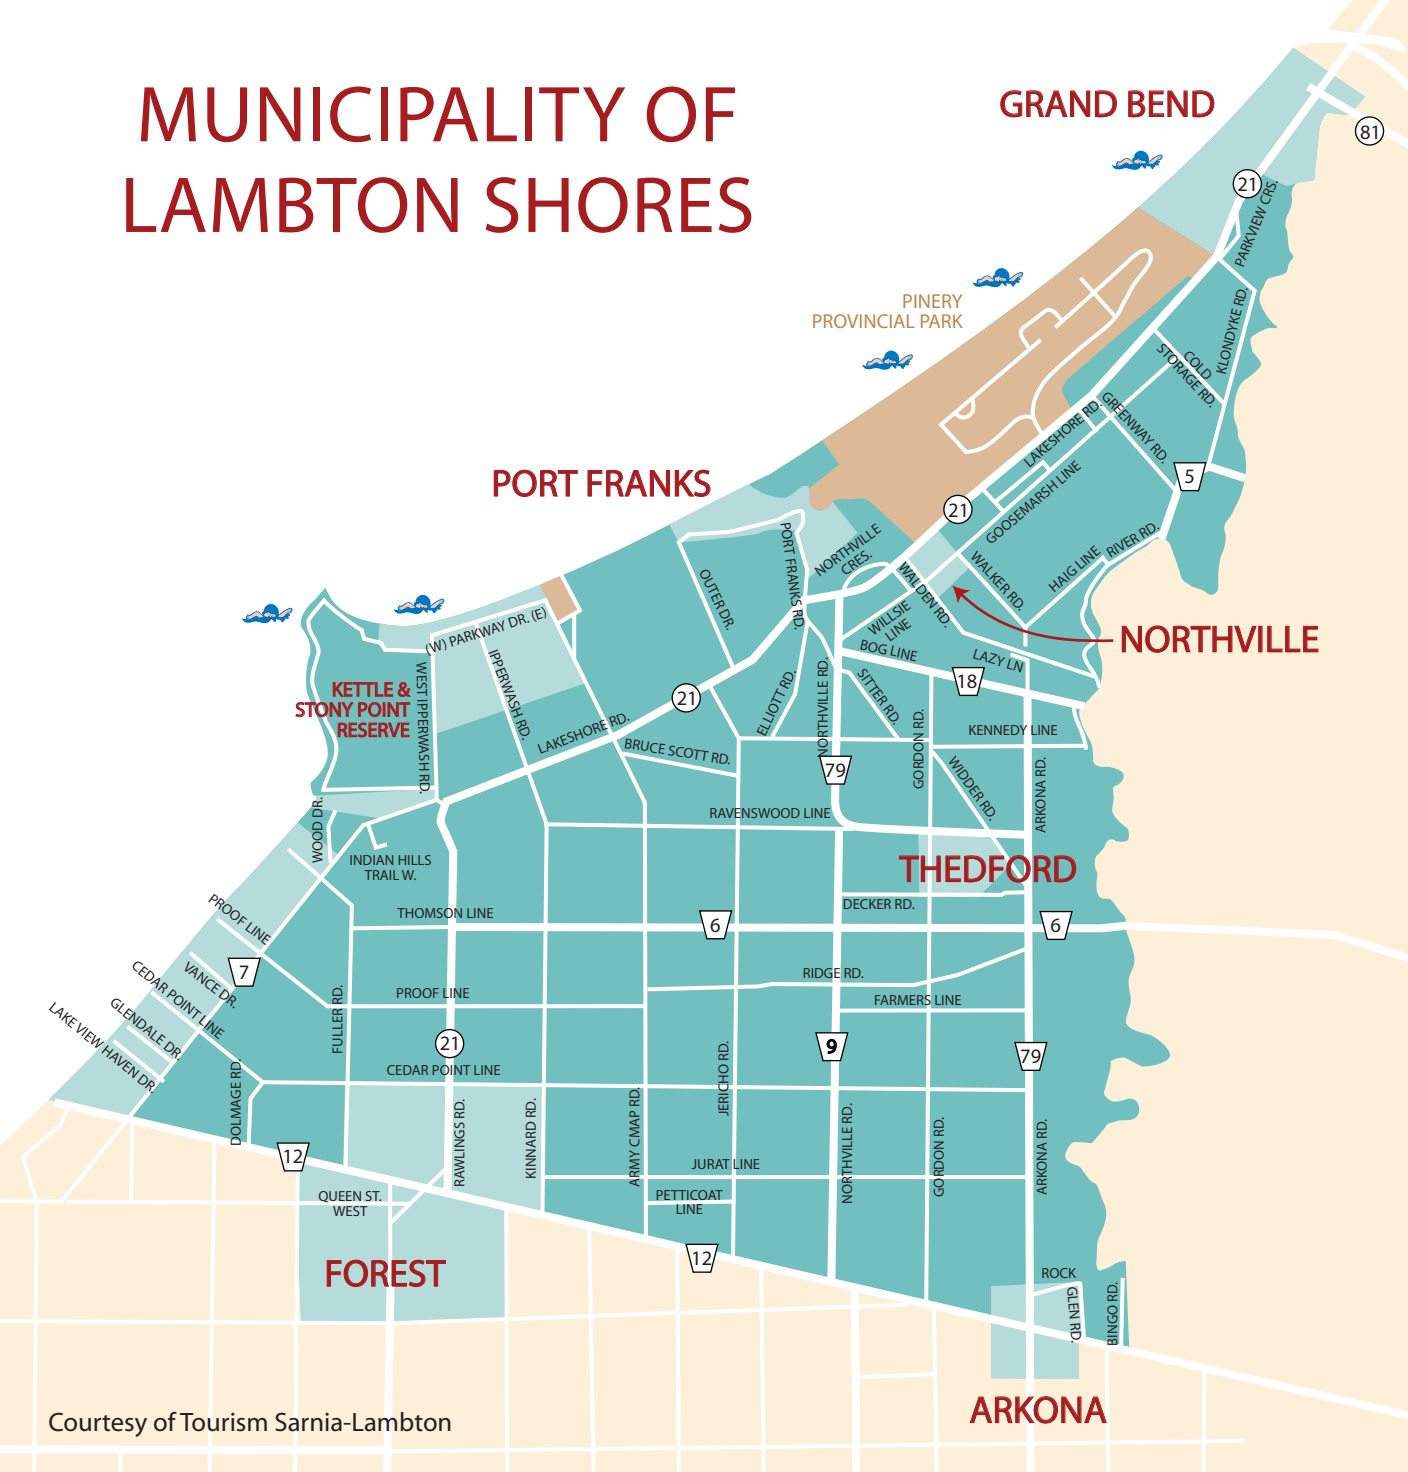

MUNICIPALITY OF LAMBTON SHORES

GRAND BEND

PORT FRANKS

NORTHVILLE

THEDFORD

FOREST

ARKONA

KETTLE & STONY POINT RESERVE

PINERY PROVINCIAL PARK