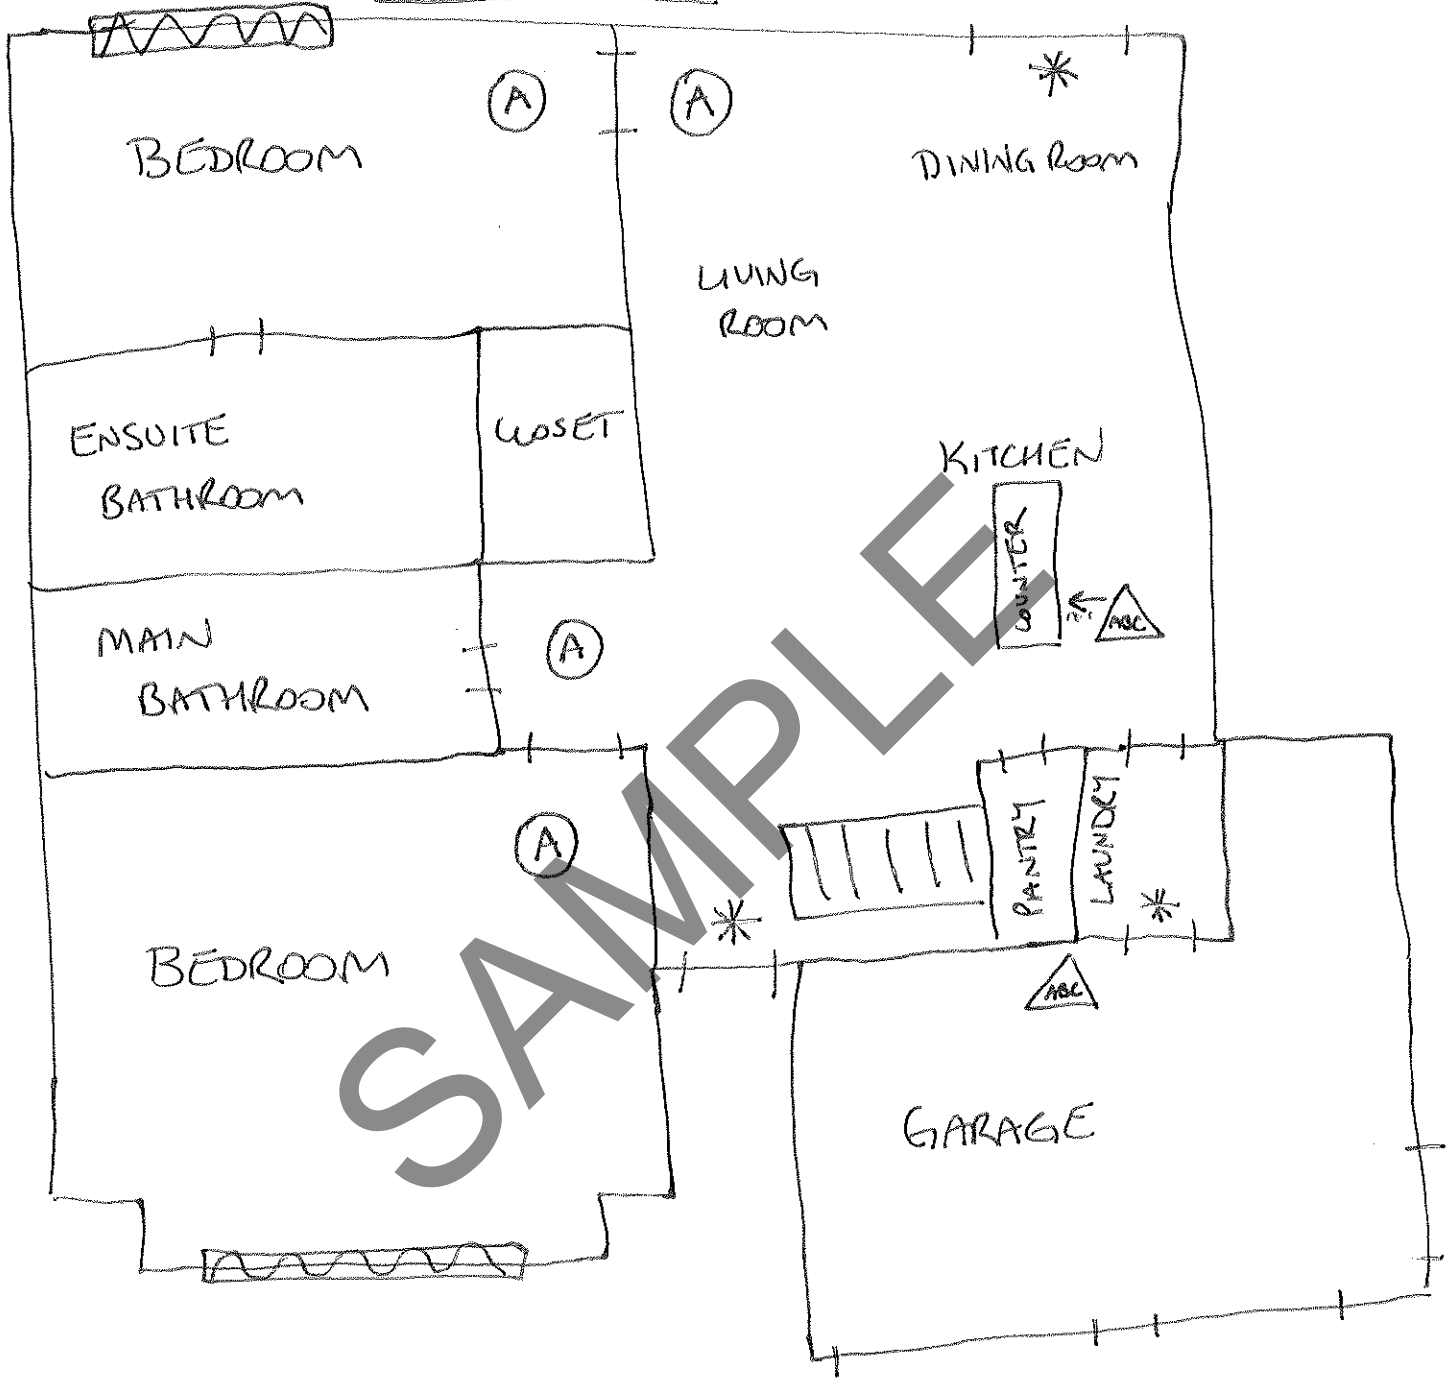

PLAN FOR FIRE SAFETY - 123 FAKE STREET

MAIN FLOOR

LEGEND

* EXIT (EXTERIOR DOORS)

(A) SMOKE AND CARBON MONOXIDE ALARM

ABC FIRE extinguishers

EMERGENCY EXIT (EGRESS WINDOW)

BASEMENT / LOWER LEVEL

LEGEND

- * ACCESS TO MAIN FLOOR / EXTERIOR DOORS
- EMERGENCY EXIT (EGRESS WINDOW)
- (A) SMOKE AND CARBON MONOXIDE ALARM