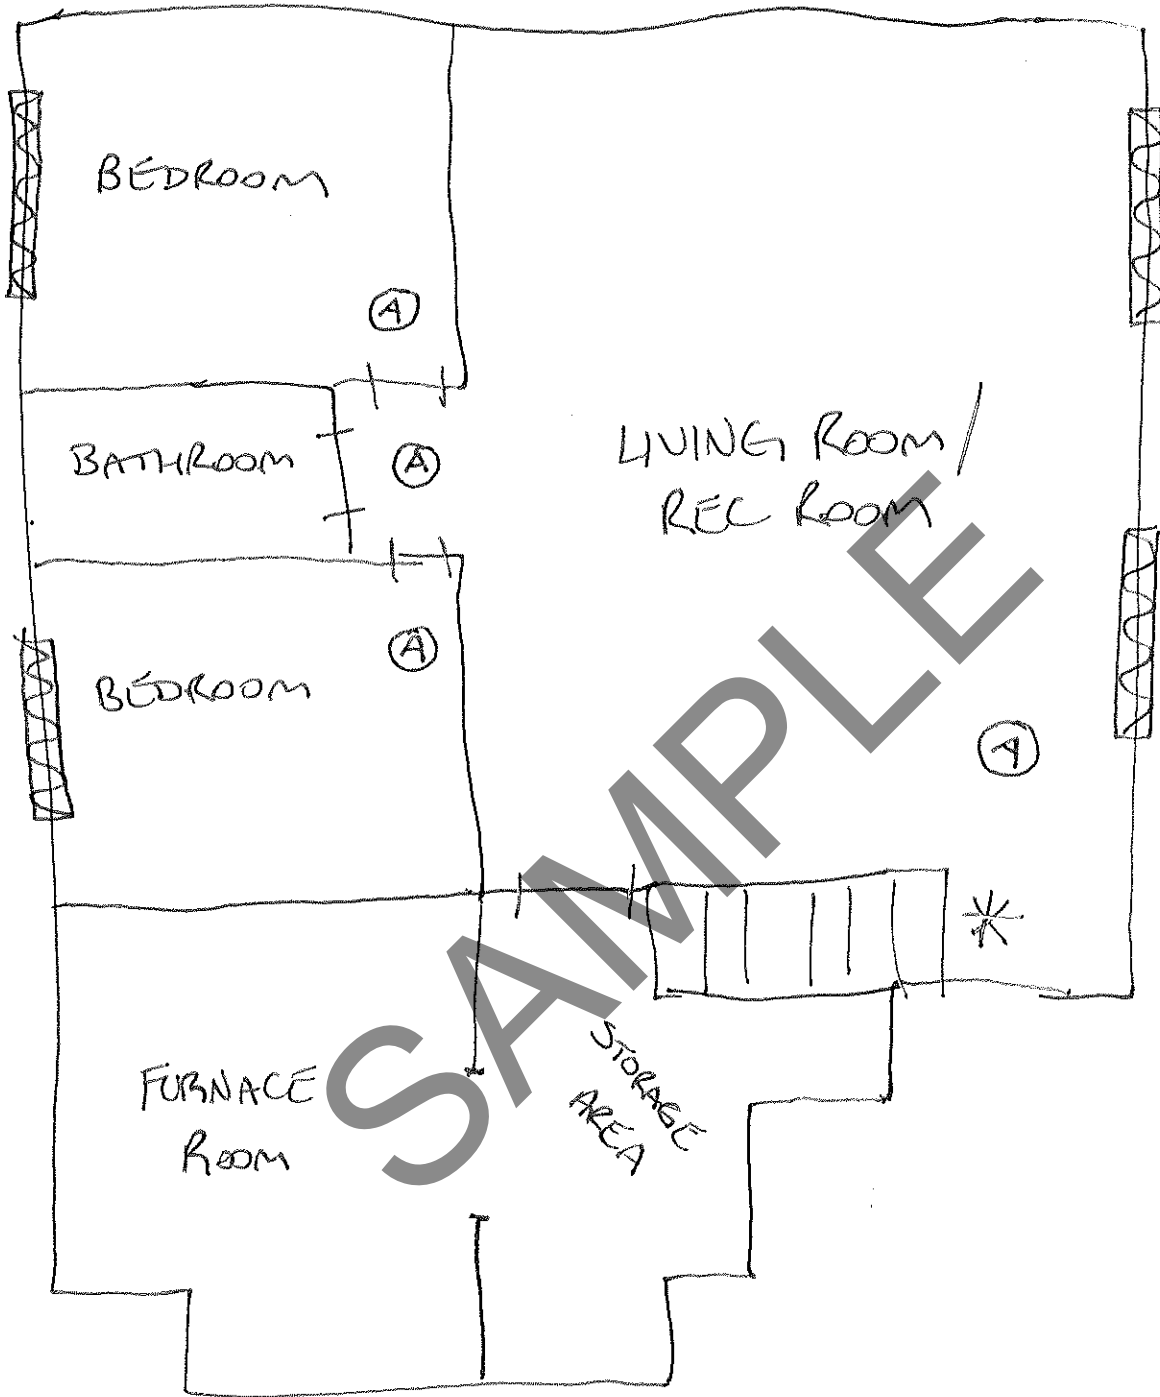

PLAN FOR FIRE SAFETY - 123 FAKE STREET

MAIN FLOOR

LEGEND

* EXIT (EXTERIOR DOORS)

(A) SMOKE AND CARBON MONOXIDE ALARM

ABC FIRE extinguishers

EMERGENCY EXIT (EGRESS WINDOW)

BASEMENT / LOWER LEVEL

LEGEND

- * ACCESS TO MAIN FLOOR / EXTERIOR DOORS
- EMERGENCY EXIT (EGRESS WINDOW)
- (A) SMOKE AND CARBON MONOXIDE ALARM